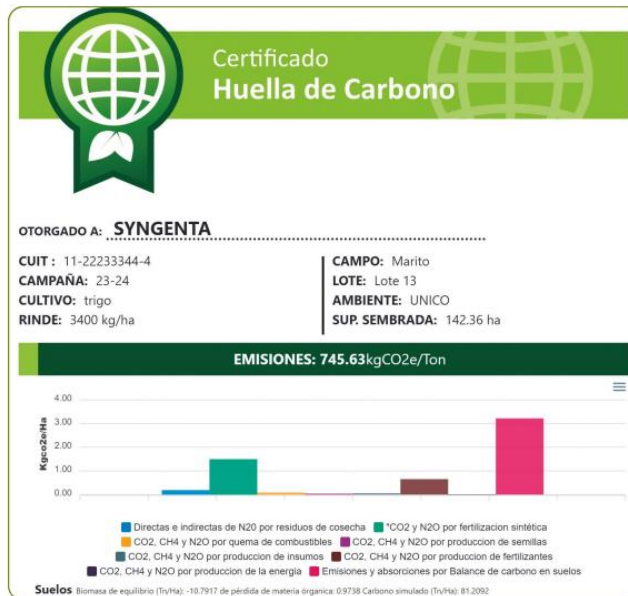

Seminario
ACSOJA 2024

Retomando la curva
con la
esperanza de siempre

acsoja 20 AÑOS
Asociación de la Cadena de la Soja Argentina

Gestioná la Sustentabilidad de la Producción

Aggregate Report

Crop	#Years	Year	Suppliers	#Regions	Growers	Total Acres of Crop	Total Acres of All Crops
Wheat	1	2021	1	2	80	60,876	316,447

Mejora continua de la sustentabilidad

Medición de la Huella de Carbono

Paisajes Multifuncionales

Monitoreo de Paisajes Multifuncionales